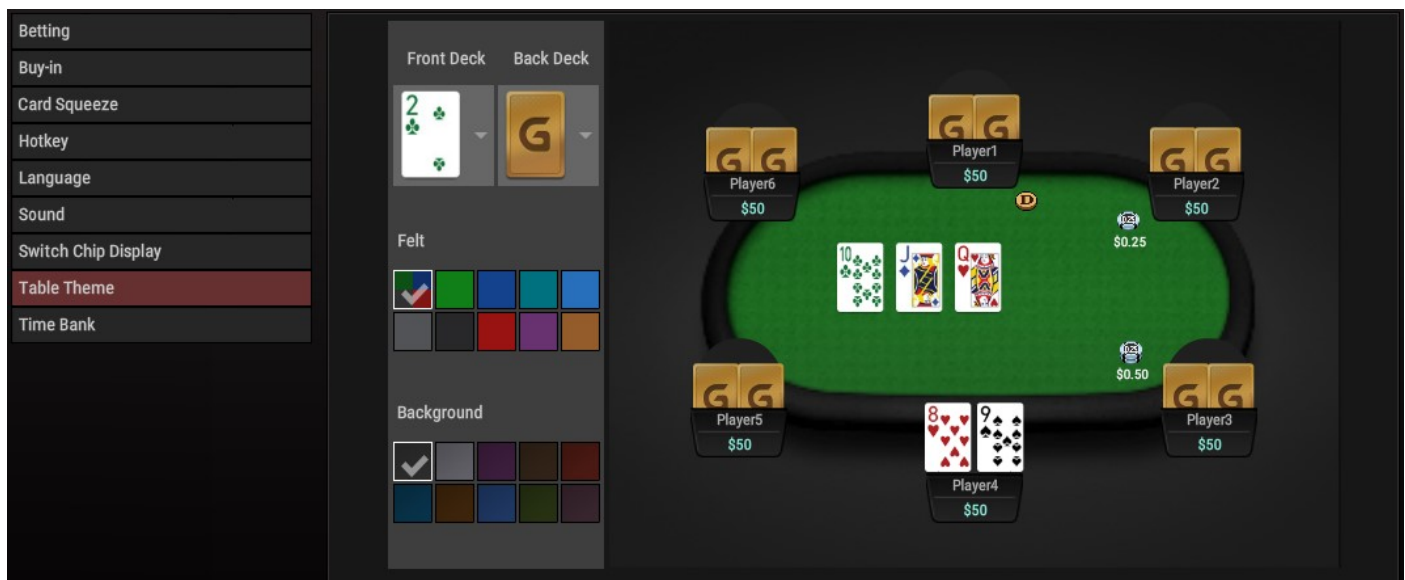

Размер стола – по умолчанию!

Не используйте Chrome Remote Desktop для подключения к удаленному компьютеру, это может привести к изучению вашей учетной записи и блокировке аккаунта!