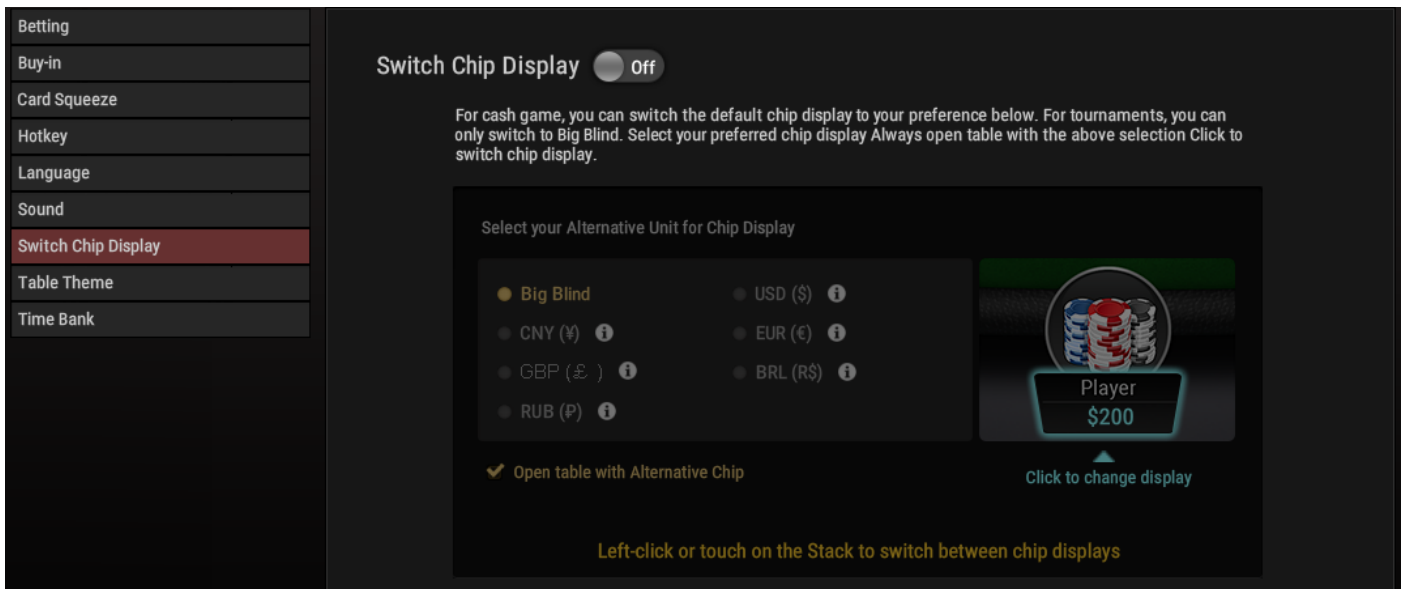

Размер стола – по умолчанию!

Не используйте Chrome Remote Desktop для подключения к удаленному компьютеру, это может привести к изучению вашей учетной записи и блокировке аккаунта!